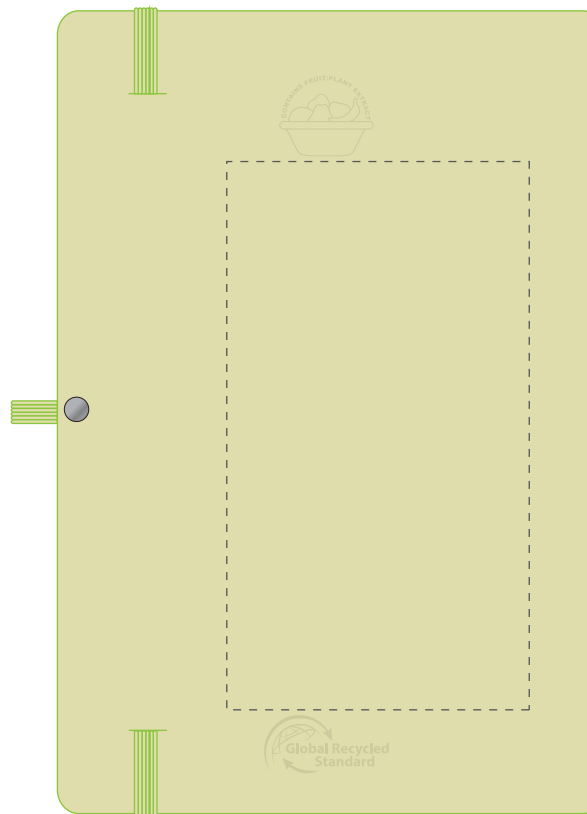

Your Ref:	Quantity:	Product Code: QS1021
Our Ref:	Version: 1	Product Colour: GREEN

PRINTING CONCERNS:**PRODUCT INFO: DUE TO THE NATURE OF THE PRODUCT THE PRINT POSITION MAY VARY BY 2 - 3 MM**

Please note that this product has Sustainability Markings that are not visible from this perspective

We stock this item in the following colours

**PANTONE REFERENCE(S)**

● Colour 1

ARTWORK SCALE 50%

Product Image for visualisation
- colours may vary

CENTRED TO PRINT AREA
CENTRED TO NOTEBOOK

The dashed line is to demonstrate print area and will not appear on your printed item

To proceed, please approve visual via the online system.

ARTWORK SCALE 100%
Max print area: 80mm x 145mm